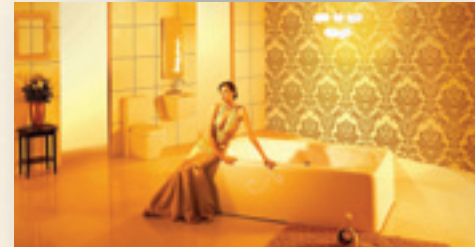

IGLOO I-Crylics

IGLOO I-Crylics bathtub is an idea of simplicity for smooth and clean, whilst its ergonomic line is designed for your most comfort. With the combination of innovation translucent acrylic sheet, I-Crylics integrated with intelligent touch control system, I-Touch; it allows an endless fascination in your bathroom.